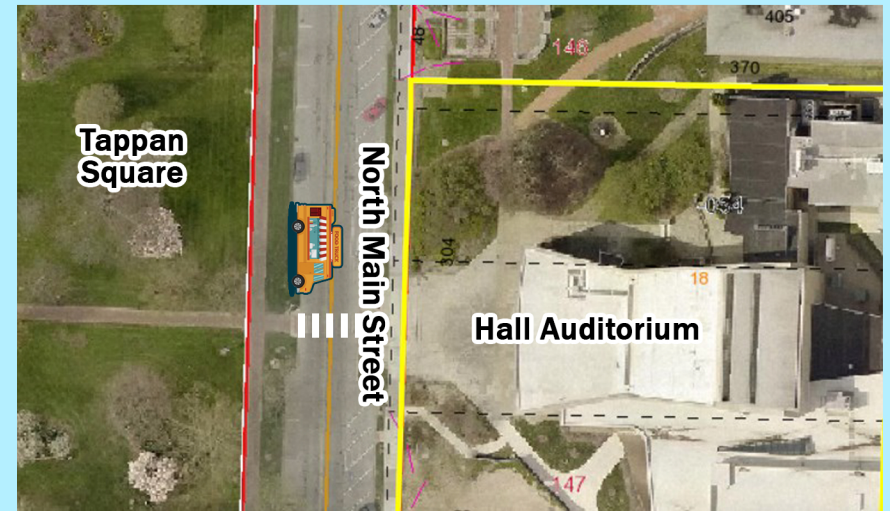

# City of Oberlin Mobile Food Vendor Designated Areas

(City Property & Right-of-Way Locations)

**Hamilton Recreation Complex Parking Lot  
(3 Parking Spaces)**

**East Side of Tappan Square  
(2 On-Street Parking Spaces)**

**Oberlin Underground Railroad Center  
(Vend From Sidewalk)**

**East End of City Hall Parking Lot  
(3 Parking Spaces)**