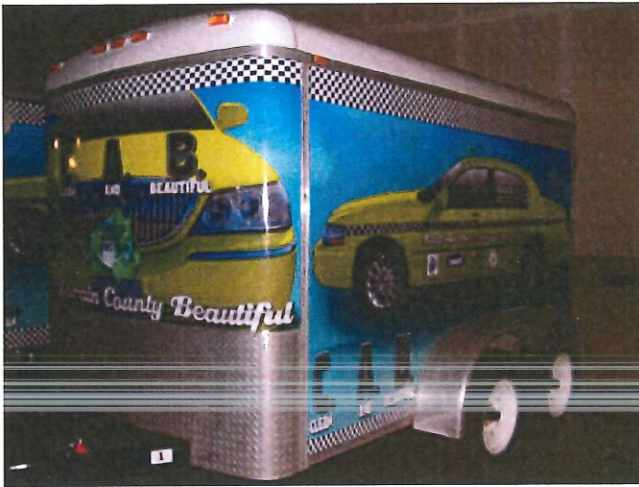

CAB Trailer Dimensions

CAB # 1 6'w x 11' L

Comes with shovels, rakes, lawn mower, gardening & pruning tools. **Optional tools available by request:** Leaf blower, weed trimmer, pressure washer, garden tiller. **Requires 2 5/16" Ball Hitch**