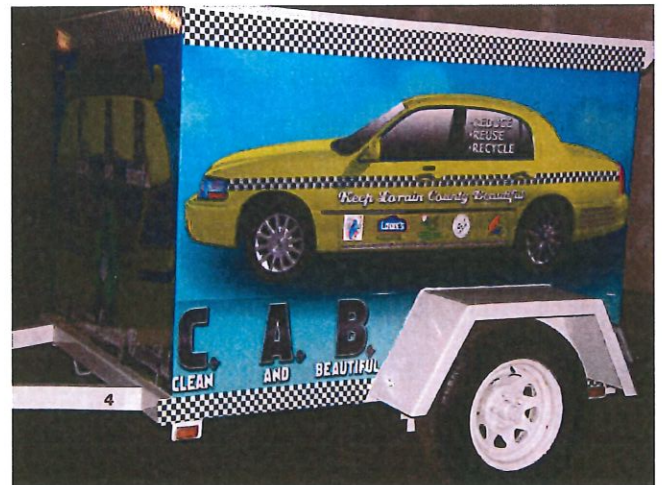

CAB # 3 4'w x 8' L

Designed for smaller roadside type cleanups. Small enough to be towed by a car. **Requires 2" Ball**

CAB # 4 5'w x 6' L

Designed for smaller roadside type cleanups. Small enough to be towed by a car. **Requires 2" Ball**